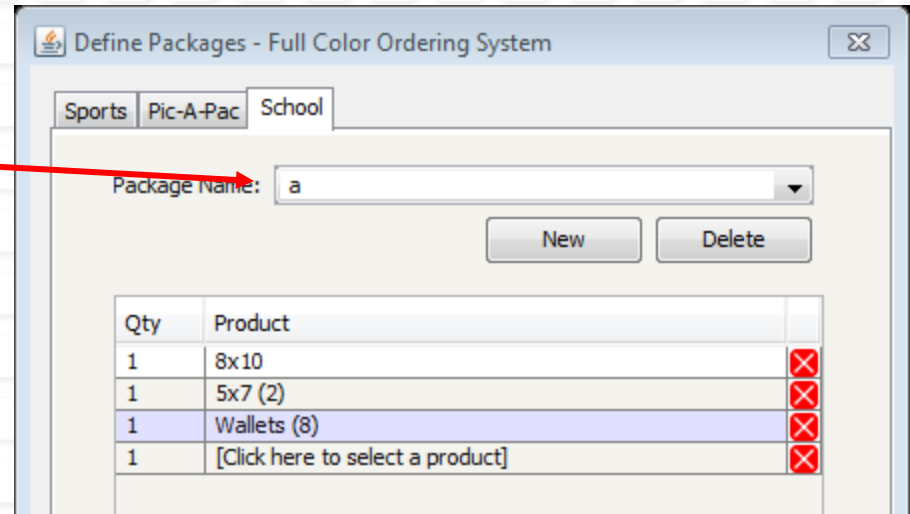

# Define Packages

Suggestion:  
Use single character  
lower case letters for  
package description for  
fast data entry.

Do not put buttons in  
packages. They  
require the image to  
be repositioned for  
cropping.

If you offer  
personalized wallets,  
put them in a package  
by themselves.

Use numbers for  
add-ons.